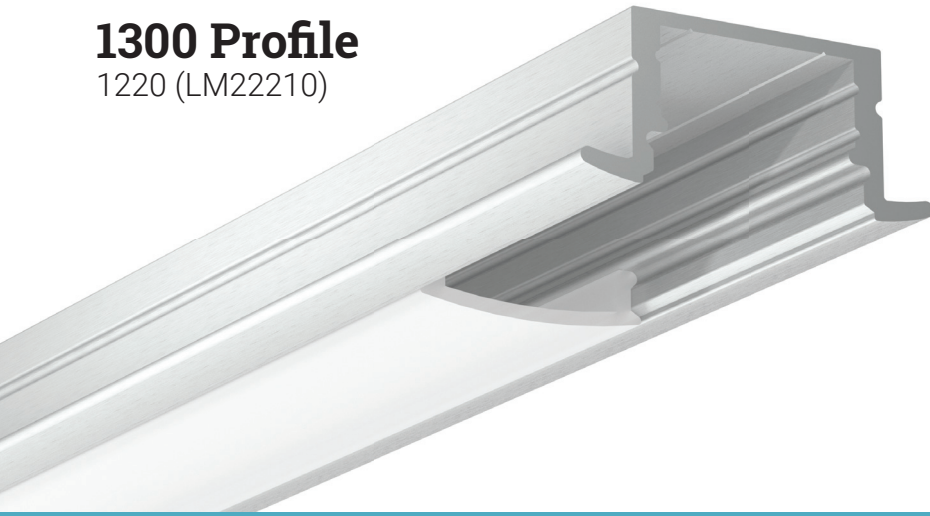

# 1300 Profile

1220 (LM22210)

# 1000 Series

Dimensional drawing

Here is a **compact and recessed** profile allowing you to make the light source and the LED invisible\*. The edges on each side of this extrusion allow recessed installation giving it style with a discreet and neat appearance.

## Features

- Designed to give a uniform light without hot spots\* with an opal lens and a strip of 120 LEDs per meter or more.
- The edge allows recessed installation. To be installed in a 19mm (3/4-inch) groove.
- Custom length by sections of 2 to 240 inches (6m).
- Application guide for 10mm (3/8-inch) LED strip or less.
- Designed to meet North-American woodworking standards.
- Made of ALCOA 6063 T-5 aluminum alloy increasing heat dissipation.
- Its use increases the lifetime of your LED strip.
- Compatible with several installation accessories.

## LED strip compatibility

Compatible with LED strips up to **14mm** wide.

- B3528-xxV-60 - 8mm - 4.8W (95 lm/ft)
- B3528-xxV-120 - 8mm - 9.6W (220 lm/ft)
- B3528-xxV - 120H - 5mm - 9.6W (220 lm/ft)
- B3528-24V - 180H - 5mm - 14.4W (288 lm/ft)
- B3528-xxV-240 - 14mm - 19.5W (410 lm/ft)
- B5050-xxV-60 - 10mm - 14.4W (407 lm/ft)
- B5050-xxV-72 - 10mm - 17.8W (488 lm/ft)