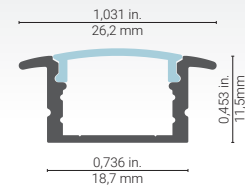

# 1000 Series

Dimensional drawing

Here is a **compact and recessed** profile allowing you to make the light source and the LED invisible\*. The edges on each side of this extrusion allow recessed installation giving it style with a discreet and neat appearance.

## Features

- Designed to give a uniform light without hot spots\* with an opal lens and a strip of 120 LEDs per meter or more.
- The edge allows recessed installation. To be installed in a 19mm (3/4-inch) groove.
- Custom length by sections of 2 to 240 inches (6m).
- Application guide for 10mm (3/8-inch) LED strip or less.
- Designed to meet North-American woodworking standards.
- Made of ALCOA 6063 T-5 aluminum alloy increasing heat dissipation.
- Its use increases the lifetime of your LED strip.
- Compatible with several installation accessories.

## LED strip compatibility

Compatible with LED strips up to **14mm** wide.

- B3528-xxV-60 - 8mm - 4.8W (95 lm/ft)
- B3528-xxV-120 - 8mm - 9.6W (220 lm/ft)
- B3528-xxV - 120H - 5mm - 9.6W (220 lm/ft)
- B3528-24V - 180H - 5mm - 14.4W (288 lm/ft)
- B3528-xxV-240 - 14mm - 19.5W (410 lm/ft)
- B5050-xxV-60 - 10mm - 14.4W (407 lm/ft)
- B5050-xxV-72 - 10mm - 17.8W (488 lm/ft)

# 1000 Series

PROFILE	LENSES	ENDCAPS	BRACKETS	LENGTH
 <p>1300 Profile <b>1220</b> (LM22210)</p>	 <p>Standard, Clear <b>1269</b> (LM22298)</p>  <p>Standard, Spread <b>1265</b> (LM22294)</p>  <p>Standard, Optiflex <b>1261</b> (LM22290)</p>  <p>Standard, Opal <b>1263</b> (LM22292)</p>	 <p>Standard 1300 <b>1274</b> (LM22301-05 WITHOUT HOLE) <b>1277</b> (LM22301-01 HOLE)</p>	 <p>Flat bracket <b>1280</b> (LM22306)</p>  <p>45° bracket <b>1283</b> (LM22307)</p>  <p>Swivel Bracket 180° <b>1286</b> (LM22308)</p>	<p>Custom length by sections of 2 to 240 inches (6m).</p>
<p><b>1220</b></p> <p>PROFILE</p>	<p>LENS</p>	<p>ENDCAPS</p>	<p>BRACKETS</p>	<p>LENGTH</p>